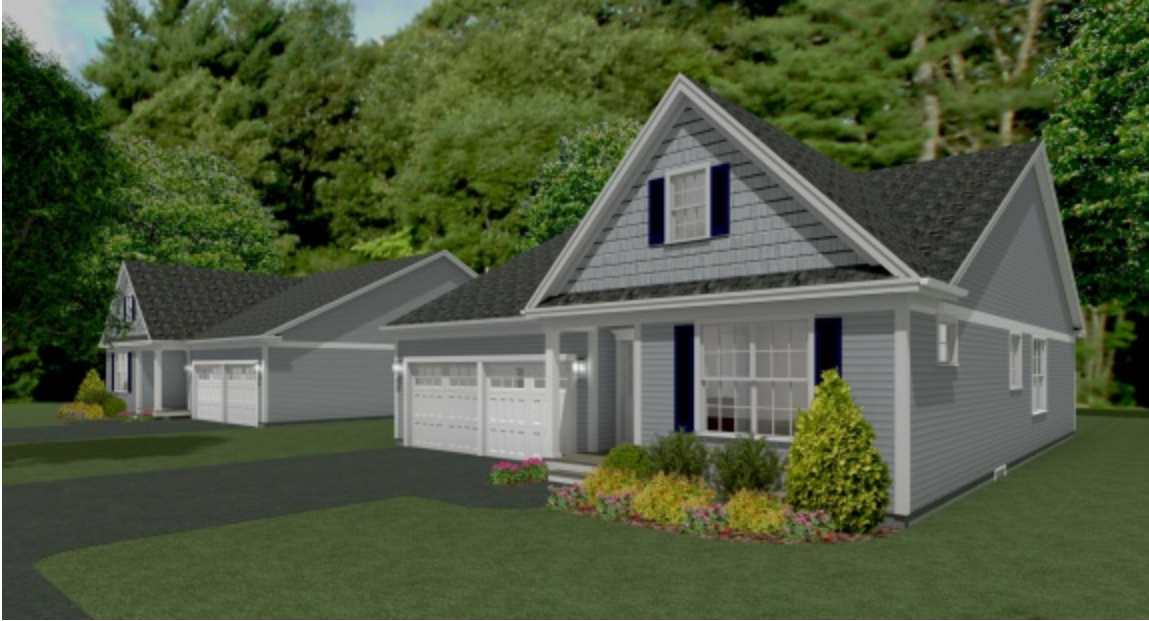

The CRESTWOOD

Living Area 1578 S.F.
Opt. 4-Season 144 S.F.

Opt. Total 1722 S.F.

Plans are provided for display purposes and may differ from actual construction.