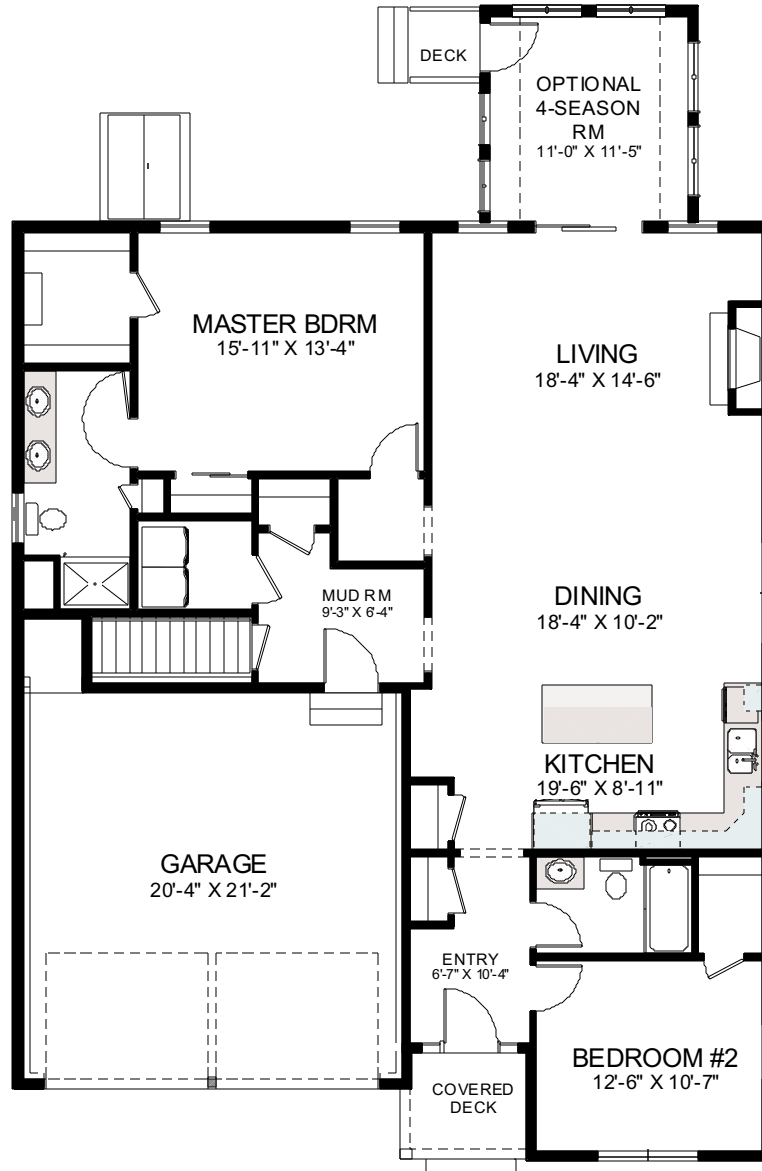

The CRESTWOOD

Living Area 1578 S.F.
Opt. 4-Season 144 S.F.

Opt. Total 1722 S.F.

Plans are provided for display purposes and may differ from actual construction.